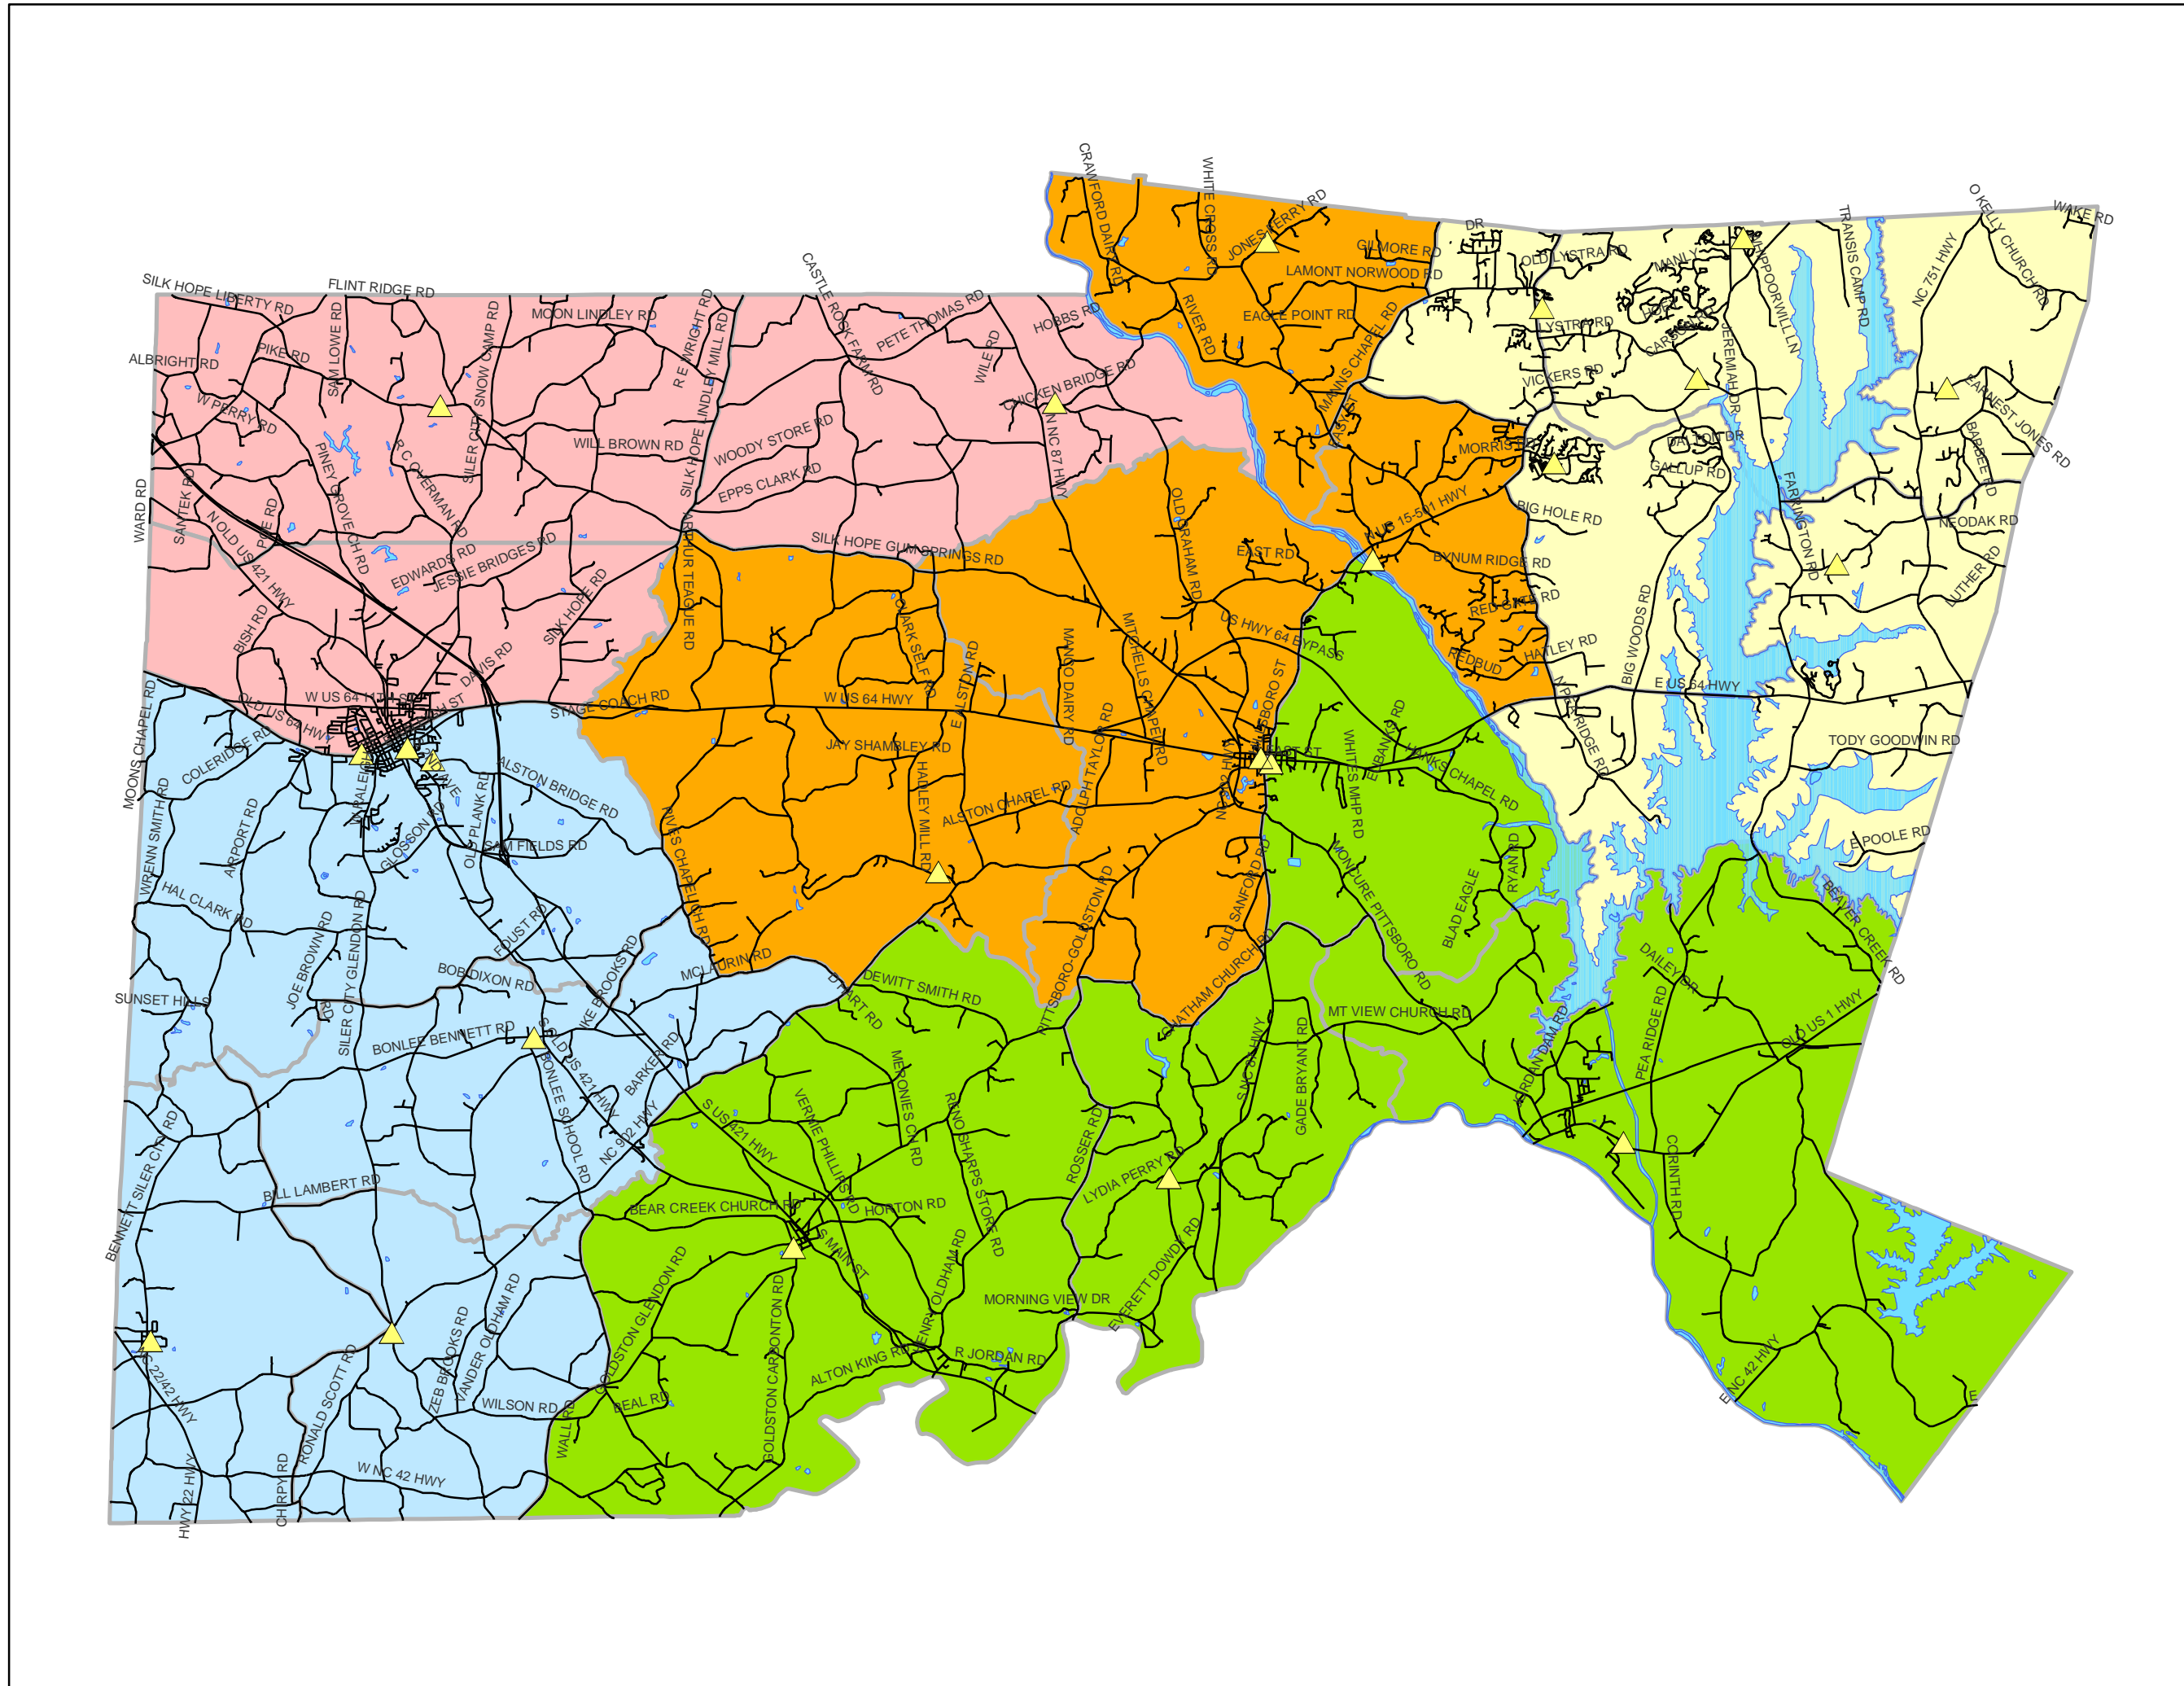

CHATHAM COUNTY COMMISSIONER DISTRICTS

Legend

- Voter Polls
- Roads
- Hydrography

DISTRICT

- 1
- 2
- 3
- 4
- 5